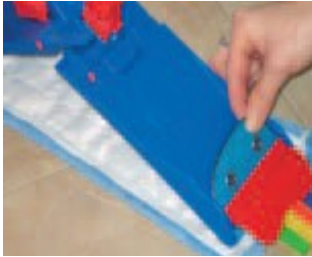

King Speedy FLAT MOPPING SYSTEM

King Speedy FLAT MOPPING SYSTEM

STEP BY STEP ASSEMBLY & OPERATING GUIDE

Select mop and cut-off colour-coded tabs to suit cleaning application

Quick and easy handle assembly into crown socket

Insert cir-clip into crown socket to lock-in handle. Screw tight to secure

Open clasp on mop holder and locate mop tab eyelets onto pins

Break mop frame to push mop onto frame and complete mop fixing with tabs either end

Lift up mop frame in break position

King Speedy FLAT MOPPING SYSTEM

STEP BY STEP ASSEMBLY & OPERATING GUIDE

Place mop and frame into clean solution

Place mop into wringer

Apply wringer arm to squeeze mop

Twist and drop mop to floor to lock frame ready for use

Keep mop and frame flat on floor

Mop can be used flat against skirting or stairs

Mop can also be used side-on against skirting or stairs

After use push foot onto pedal to break frame

With frame in break position, simply detach soiled mop into laundry basket